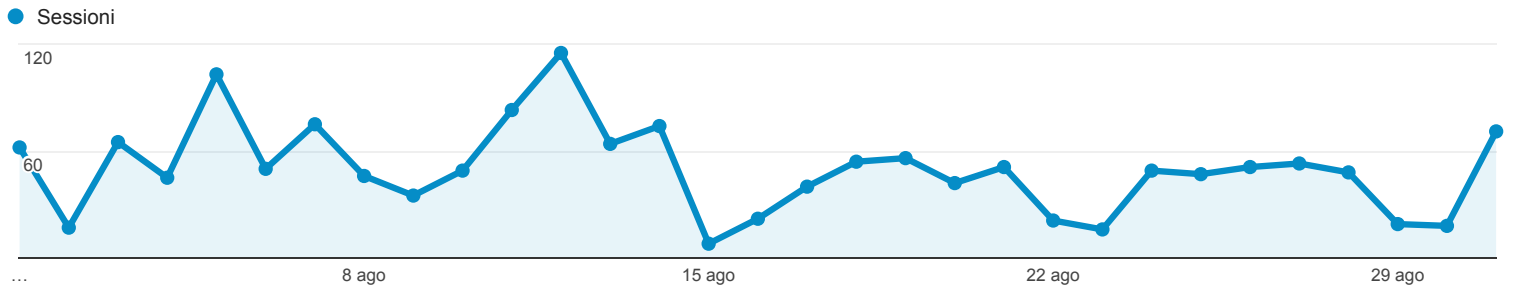

# Nuovo rapporto personalizzato

TUTTI » MESE DELL'ANNO: 201508

Tutte le sessioni  
100,00%

## Rapporti mensili

Giorno del mese	Sessioni	Utenti	Durata sessione media	Visualizzazioni di pagina	Pagine/sessione
	<b>1.549</b> % del totale: 100,00% (1.549)	<b>1.080</b> % del totale: 100,00% (1.080)	<b>00:02:18</b> Media per vista: 00:02:18 (0,00%)	<b>9.239</b> % del totale: 100,00% (9.239)	<b>5,96</b> Media per vista: 5,96 (0,00%)
1. 12	115 (7,42%)	109 (8,03%)	00:01:25	429 (4,64%)	3,73
2. 05	103 (6,65%)	96 (7,07%)	00:01:49	500 (5,41%)	4,85
3. 11	83 (5,36%)	61 (4,49%)	00:02:37	530 (5,74%)	6,39
4. 07	75 (4,84%)	70 (5,15%)	00:01:37	269 (2,91%)	3,59
5. 14	74 (4,78%)	72 (5,30%)	00:02:07	265 (2,87%)	3,58
6. 31	71 (4,58%)	61 (4,49%)	00:02:09	558 (6,04%)	7,86
7. 03	65 (4,20%)	55 (4,05%)	00:02:30	433 (4,69%)	6,66
8. 13	64 (4,13%)	60 (4,42%)	00:02:32	414 (4,48%)	6,47
9. 01	62 (4,00%)	60 (4,42%)	00:01:37	260 (2,81%)	4,19
10. 19	56 (3,62%)	46 (3,39%)	00:03:12	498 (5,39%)	8,89
11. 18	54 (3,49%)	36 (2,65%)	00:05:39	649 (7,02%)	12,02
12. 27	53 (3,42%)	42 (3,09%)	00:01:49	310 (3,36%)	5,85
13. 21	51 (3,29%)	43 (3,17%)	00:02:33	456 (4,94%)	8,94
14. 26	51 (3,29%)	43 (3,17%)	00:02:51	426 (4,61%)	8,35
15. 06	50 (3,23%)	43 (3,17%)	00:03:35	272 (2,94%)	5,44
16. 10	49 (3,16%)	44 (3,24%)	00:02:18	324 (3,51%)	6,61
17. 24	49 (3,16%)	42 (3,09%)	00:01:55	374 (4,05%)	7,63
18. 28	48 (3,10%)	41 (3,02%)	00:02:32	246 (2,66%)	5,12
19. 25	47 (3,03%)	41 (3,02%)	00:01:49	295 (3,19%)	6,28
20. 08	46 (2,97%)	46 (3,39%)	00:01:36	151 (1,63%)	3,28
21. 04	45 (2,91%)	41 (3,02%)	00:02:01	258 (2,79%)	5,73
22. 20	42 (2,71%)	29 (2,14%)	00:03:05	283 (3,06%)	6,74