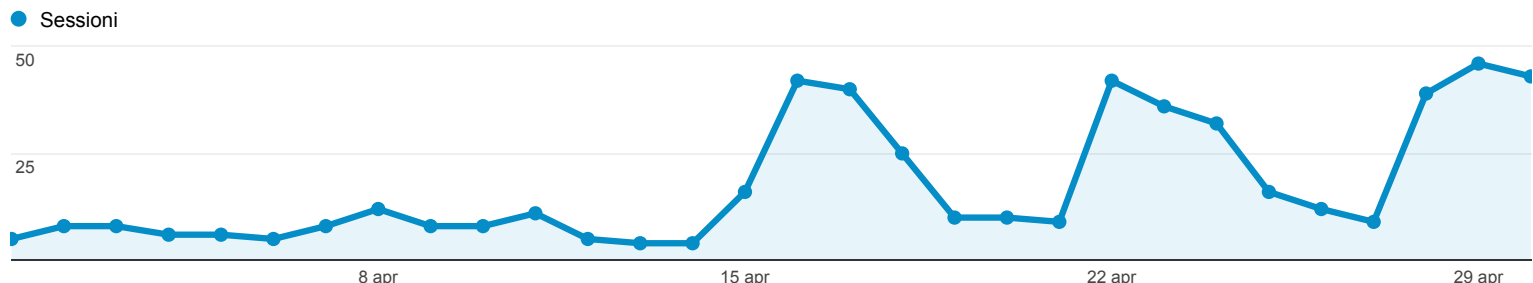

01/apr/2014 - 30/apr/2014

Nuovo rapporto personalizzato

TUTTI » MESE DELL'ANNO: 201404

Tutte le sessioni  
100,00%

Rapporti mensili

Giorno del mese	Sessioni	Utenti	Durata sessione media	Visualizzazioni di pagina	Pagine/sessione
	<b>525</b> % del totale: 100,00% (525)	<b>252</b> % del totale: 100,00% (252)	<b>00:03:39</b> Media sito: 00:03:39 (0,00%)	<b>5.371</b> % del totale: 100,00% (5.371)	<b>10,23</b> Media sito: 10,23 (0,00%)
1. 29	46 (8,76%)	35 (8,60%)	00:02:32	461 (8,58%)	10,02
2. 30	43 (8,19%)	35 (8,60%)	00:04:25	528 (9,83%)	12,28
3. 16	42 (8,00%)	34 (8,35%)	00:03:58	400 (7,45%)	9,52
4. 22	42 (8,00%)	29 (7,13%)	00:02:09	296 (5,51%)	7,05
5. 17	40 (7,62%)	28 (6,88%)	00:03:42	468 (8,71%)	11,70
6. 28	39 (7,43%)	33 (8,11%)	00:03:15	462 (8,60%)	11,85
7. 23	36 (6,86%)	27 (6,63%)	00:03:12	432 (8,04%)	12,00
8. 24	32 (6,10%)	25 (6,14%)	00:04:17	288 (5,36%)	9,00
9. 18	25 (4,76%)	18 (4,42%)	00:02:06	200 (3,72%)	8,00
10. 15	16 (3,05%)	12 (2,95%)	00:08:00	158 (2,94%)	9,88
11. 25	16 (3,05%)	12 (2,95%)	00:04:13	252 (4,69%)	15,75
12. 08	12 (2,29%)	11 (2,70%)	00:05:17	168 (3,13%)	14,00
13. 26	12 (2,29%)	11 (2,70%)	00:03:38	110 (2,05%)	9,17
14. 11	11 (2,10%)	10 (2,46%)	00:01:19	82 (1,53%)	7,45
15. 19	10 (1,90%)	10 (2,46%)	00:00:18	44 (0,82%)	4,40
16. 20	10 (1,90%)	9 (2,21%)	00:01:34	100 (1,86%)	10,00
17. 21	9 (1,71%)	7 (1,72%)	00:04:30	59 (1,10%)	6,56
18. 27	9 (1,71%)	9 (2,21%)	00:02:45	42 (0,78%)	4,67
19. 02	8 (1,52%)	6 (1,47%)	00:05:48	106 (1,97%)	13,25
20. 03	8 (1,52%)	4 (0,98%)	00:05:22	54 (1,01%)	6,75
21. 07	8 (1,52%)	4 (0,98%)	00:01:56	56 (1,04%)	7,00
22. 09	8 (1,52%)	7 (1,72%)	00:13:56	223 (4,15%)	27,88
23. 10	8 (1,52%)	6 (1,47%)	00:04:23	67 (1,25%)	8,38