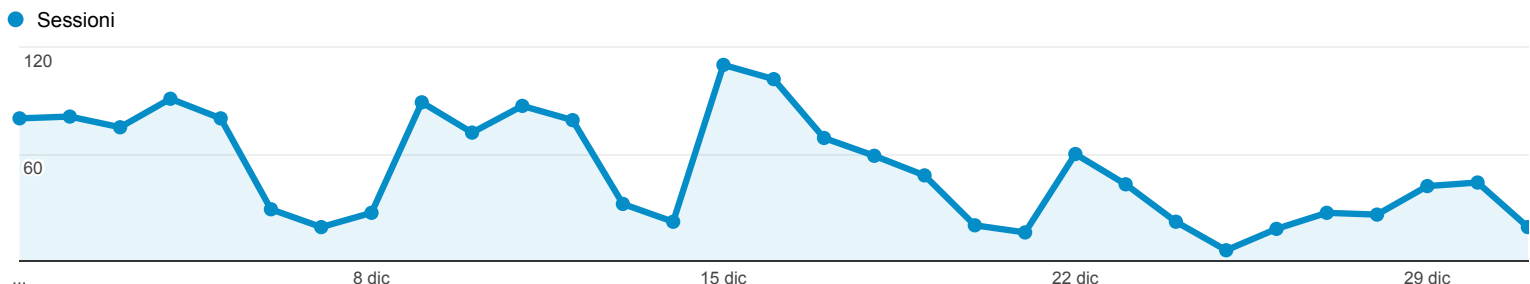

01 dic 2014 - 31 dic 2014

Nuovo rapporto personalizzato

TUTTI » MESE DELL'ANNO: 201412

Tutte le sessioni
100,00%

Rapporti mensili

Giorno del mese	Sessioni	Utenti	Durata sessione media	Visualizzazioni di pagina	Pagine/sessione
	1.594 % del totale: 100,00% (1.594)	1.040 % del totale: 100,00% (1.040)	00:03:34 Media per vista: 00:03:34 (0,00%)	12.743 % del totale: 100,00% (12.743)	7,99 Media per vista: 7,99 (0,00%)
1. 15	110 (6,90%)	95 (6,94%)	00:02:52	1.189 (9,33%)	10,81
2. 16	102 (6,40%)	85 (6,21%)	00:03:27	743 (5,83%)	7,28
3. 04	91 (5,71%)	76 (5,56%)	00:02:19	768 (6,03%)	8,44
4. 09	89 (5,58%)	72 (5,26%)	00:04:15	708 (5,56%)	7,96
5. 11	87 (5,46%)	79 (5,77%)	00:04:21	673 (5,28%)	7,74
6. 02	81 (5,08%)	72 (5,26%)	00:03:42	580 (4,55%)	7,16
7. 01	80 (5,02%)	66 (4,82%)	00:03:03	636 (4,99%)	7,95
8. 05	80 (5,02%)	66 (4,82%)	00:05:42	672 (5,27%)	8,40
9. 12	79 (4,96%)	72 (5,26%)	00:03:48	648 (5,09%)	8,20
10. 03	75 (4,71%)	66 (4,82%)	00:04:19	576 (4,52%)	7,68
11. 10	72 (4,52%)	60 (4,39%)	00:03:56	691 (5,42%)	9,60
12. 17	69 (4,33%)	61 (4,46%)	00:03:54	593 (4,65%)	8,59
13. 22	60 (3,76%)	52 (3,80%)	00:02:18	391 (3,07%)	6,52
14. 18	59 (3,70%)	46 (3,36%)	00:02:30	366 (2,87%)	6,20
15. 19	48 (3,01%)	42 (3,07%)	00:05:31	416 (3,26%)	8,67
16. 30	44 (2,76%)	40 (2,92%)	00:02:49	282 (2,21%)	6,41
17. 23	43 (2,70%)	34 (2,49%)	00:03:31	364 (2,86%)	8,47
18. 29	42 (2,63%)	39 (2,85%)	00:03:30	315 (2,47%)	7,50
19. 13	32 (2,01%)	26 (1,90%)	00:08:29	566 (4,44%)	17,69
20. 06	29 (1,82%)	21 (1,54%)	00:02:03	167 (1,31%)	5,76
21. 08	27 (1,69%)	24 (1,75%)	00:03:34	162 (1,27%)	6,00
22. 27	27 (1,69%)	23 (1,68%)	00:01:27	157 (1,23%)	5,81
23. 28	26 (1,63%)	25 (1,83%)	00:03:02	201 (1,58%)	7,73