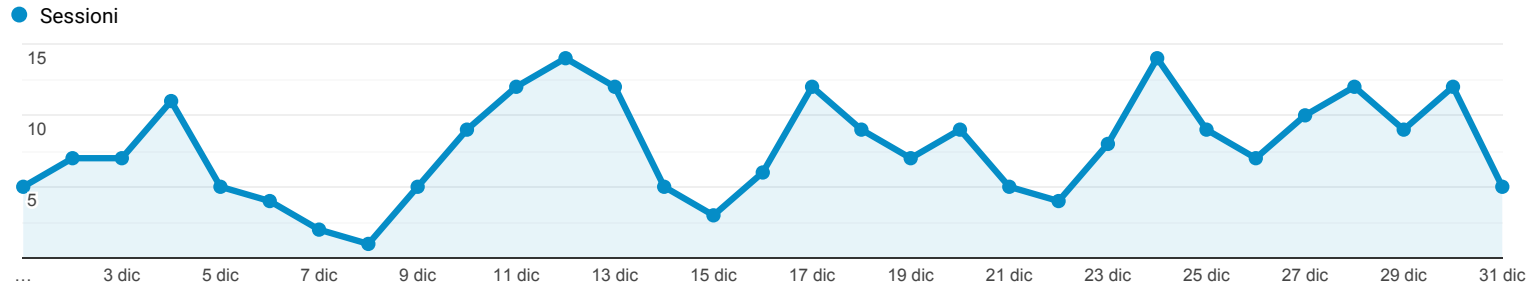

Rapporto mensile

TUTTI » ANNO: 2019 » MESE DELL'ANNO: 12

1 dic 2019 - 31 dic 2019

Tutti gli utenti
100,00% Sessioni

Scheda Rapporto

Giorno del mese	Sessioni	Utenti	Durata sessione media	Visualizzazioni di pagina	Pagine/sessione
	240 % del totale: 100,00% (240)	121 % del totale: 100,00% (121)	00:03:05 Media per vista: 00:03:05 (0,00%)	1.810 % del totale: 100,00% (1.810)	7,54 Media per vista: 7,54 (0,00%)
1. 12	14 (5,83%)	12 (5,83%)	00:06:39	104 (5,75%)	7,43
2. 24	14 (5,83%)	11 (5,34%)	00:05:56	135 (7,46%)	9,64
3. 11	12 (5,00%)	11 (5,34%)	00:05:35	41 (2,27%)	3,42
4. 13	12 (5,00%)	10 (4,85%)	00:03:22	170 (9,39%)	14,17
5. 17	12 (5,00%)	12 (5,83%)	00:07:02	114 (6,30%)	9,50
6. 28	12 (5,00%)	8 (3,88%)	00:02:03	87 (4,81%)	7,25
7. 30	12 (5,00%)	8 (3,88%)	00:01:23	81 (4,48%)	6,75
8. 04	11 (4,58%)	8 (3,88%)	00:01:36	44 (2,43%)	4,00
9. 27	10 (4,17%)	7 (3,40%)	00:00:53	79 (4,36%)	7,90
10. 10	9 (3,75%)	7 (3,40%)	00:02:22	19 (1,05%)	2,11
11. 18	9 (3,75%)	8 (3,88%)	00:04:17	117 (6,46%)	13,00
12. 20	9 (3,75%)	9 (4,37%)	00:02:09	97 (5,36%)	10,78
13. 25	9 (3,75%)	8 (3,88%)	00:01:18	78 (4,31%)	8,67
14. 29	9 (3,75%)	6 (2,91%)	00:00:32	11 (0,61%)	1,22
15. 23	8 (3,33%)	8 (3,88%)	00:00:43	70 (3,87%)	8,75
16. 02	7 (2,92%)	5 (2,43%)	00:01:35	30 (1,66%)	4,29
17. 03	7 (2,92%)	7 (3,40%)	00:04:51	24 (1,33%)	3,43
18. 19	7 (2,92%)	7 (3,40%)	00:01:06	90 (4,97%)	12,86
19. 26	7 (2,92%)	6 (2,91%)	00:07:44	71 (3,92%)	10,14
20. 16	6 (2,50%)	6 (2,91%)	00:00:38	68 (3,76%)	11,33