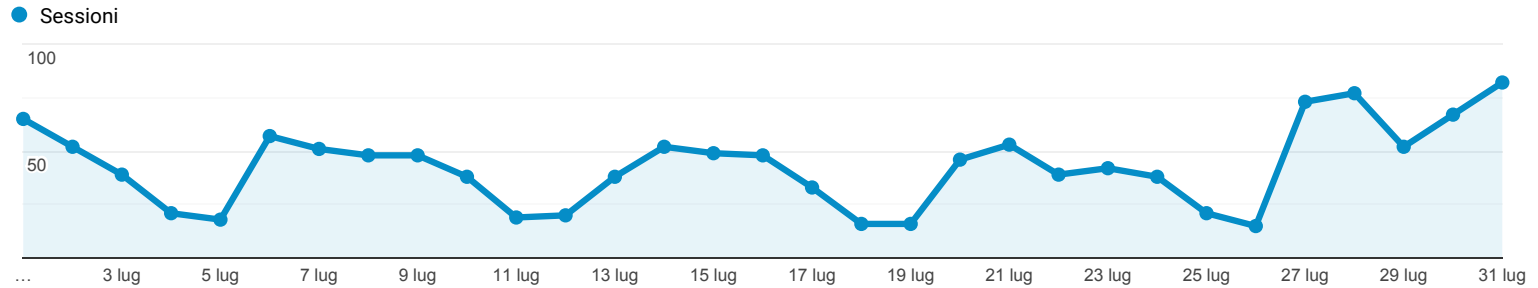

Rapporto mensile

TUTTI » ANNO: 2020 » MESE DELL'ANNO: 07

1 lug 2020 - 31 lug 2020

Tutti gli utenti
 100,00% Sessioni

Scheda Rapporto

Giorno del mese	Sessioni	Utenti	Durata sessione media	Visualizzazioni di pagina	Pagine/sessione
	1.333 % del totale: 100,00% (1.333)	571 % del totale: 100,00% (571)	00:02:31 Media per vista: 00:02:31 (0,00%)	6.291 % del totale: 100,00% (6.291)	4,72 Media per vista: 4,72 (0,00%)
1. 31	82 (6,15%)	70 (6,73%)	00:02:48	335 (5,33%)	4,09
2. 28	77 (5,78%)	57 (5,48%)	00:01:44	264 (4,20%)	3,43
3. 27	73 (5,48%)	51 (4,90%)	00:03:00	279 (4,43%)	3,82
4. 30	67 (5,03%)	54 (5,19%)	00:02:23	214 (3,40%)	3,19
5. 01	65 (4,88%)	52 (5,00%)	00:02:02	259 (4,12%)	3,98
6. 06	57 (4,28%)	39 (3,75%)	00:03:15	271 (4,31%)	4,75
7. 21	53 (3,98%)	37 (3,56%)	00:03:38	298 (4,74%)	5,62
8. 02	52 (3,90%)	40 (3,85%)	00:03:30	288 (4,58%)	5,54
9. 14	52 (3,90%)	35 (3,37%)	00:01:22	215 (3,42%)	4,13
10. 29	52 (3,90%)	39 (3,75%)	00:04:13	281 (4,47%)	5,40
11. 07	51 (3,83%)	41 (3,94%)	00:02:02	285 (4,53%)	5,59
12. 15	49 (3,68%)	36 (3,46%)	00:03:00	243 (3,86%)	4,96
13. 08	48 (3,60%)	42 (4,04%)	00:02:52	260 (4,13%)	5,42
14. 09	48 (3,60%)	40 (3,85%)	00:03:46	314 (4,99%)	6,54
15. 16	48 (3,60%)	35 (3,37%)	00:02:39	201 (3,20%)	4,19
16. 20	46 (3,45%)	32 (3,08%)	00:00:33	181 (2,88%)	3,93
17. 23	42 (3,15%)	31 (2,98%)	00:02:07	213 (3,39%)	5,07
18. 03	39 (2,93%)	32 (3,08%)	00:03:17	242 (3,85%)	6,21
19. 22	39 (2,93%)	31 (2,98%)	00:01:49	193 (3,07%)	4,95
20. 10	38 (2,85%)	31 (2,98%)	00:02:12	188 (2,99%)	4,95