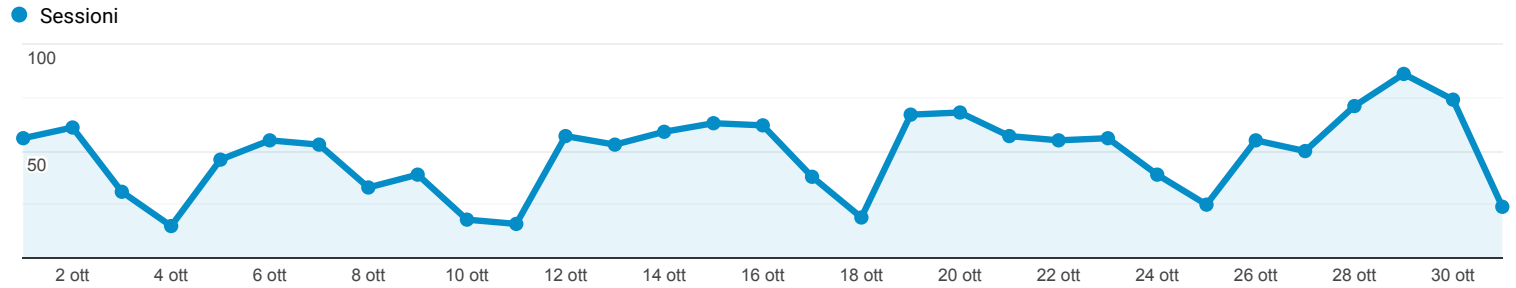

Rapporto mensile

TUTTI » ANNO: 2020 » MESE DELL'ANNO: 10

1 ott 2020 - 31 ott 2020

Tutti gli utenti
 100,00% Sessioni

Scheda Rapporto

Giorno del mese	Sessioni	Utenti	Durata sessione media	Visualizzazioni di pagina	Pagine/sessione
	1.501 % del totale: 100,00% (1.501)	690 % del totale: 100,00% (690)	00:02:06 Media per vista: 00:02:06 (0,00%)	6.232 % del totale: 100,00% (6.232)	4,15 Media per vista: 4,15 (0,00%)
1. 29	86 (5,73%)	70 (5,72%)	00:02:37	316 (5,07%)	3,67
2. 30	74 (4,93%)	56 (4,58%)	00:01:07	208 (3,34%)	2,81
3. 28	71 (4,73%)	58 (4,74%)	00:02:00	290 (4,65%)	4,08
4. 20	68 (4,53%)	58 (4,74%)	00:01:55	360 (5,78%)	5,29
5. 19	67 (4,46%)	53 (4,33%)	00:02:06	307 (4,93%)	4,58
6. 15	63 (4,20%)	55 (4,49%)	00:02:46	257 (4,12%)	4,08
7. 16	62 (4,13%)	46 (3,76%)	00:02:29	217 (3,48%)	3,50
8. 02	61 (4,06%)	48 (3,92%)	00:01:36	209 (3,35%)	3,43
9. 14	59 (3,93%)	49 (4,00%)	00:02:01	218 (3,50%)	3,69
10. 12	57 (3,80%)	42 (3,43%)	00:02:37	243 (3,90%)	4,26
11. 21	57 (3,80%)	49 (4,00%)	00:02:10	199 (3,19%)	3,49
12. 01	56 (3,73%)	39 (3,19%)	00:05:19	327 (5,25%)	5,84
13. 23	56 (3,73%)	43 (3,51%)	00:01:29	218 (3,50%)	3,89
14. 06	55 (3,66%)	43 (3,51%)	00:01:55	255 (4,09%)	4,64
15. 22	55 (3,66%)	45 (3,68%)	00:02:10	255 (4,09%)	4,64
16. 26	55 (3,66%)	47 (3,84%)	00:01:26	226 (3,63%)	4,11
17. 07	53 (3,53%)	41 (3,35%)	00:02:20	286 (4,59%)	5,40
18. 13	53 (3,53%)	43 (3,51%)	00:01:02	182 (2,92%)	3,43
19. 27	50 (3,33%)	42 (3,43%)	00:02:17	212 (3,40%)	4,24
20. 05	46 (3,06%)	39 (3,19%)	00:03:00	282 (4,53%)	6,13