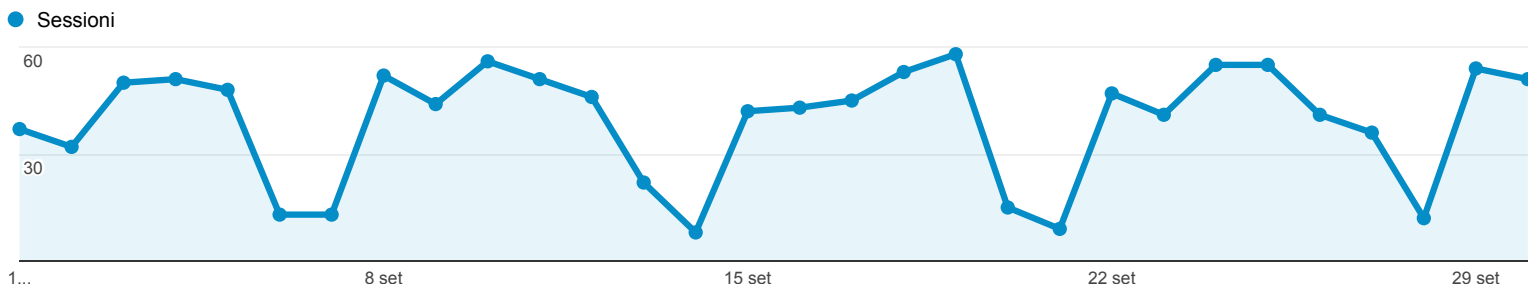

## Nuovo rapporto personalizzato

TUTTI » MESE DELL'ANNO: 201409

Tutte le sessioni  
100,00%

+ Aggiungi segmento

### Rapporti mensili

Giorno del mese	Sessioni	Utenti	Durata sessione media	Visualizzazioni di pagina	Pagine/sessione
	<b>1.180</b> % del totale: 100,00% (1.180)	<b>659</b> % del totale: 100,00% (659)	<b>00:03:00</b> Media sito: 00:03:00 (0,00%)	<b>9.942</b> % del totale: 100,00% (9.942)	<b>8,43</b> Media sito: 8,43 (0,00%)
1. 19	58 (4,92%)	54 (5,35%)	00:03:56	522 (5,25%)	9,00
2. 10	56 (4,75%)	48 (4,76%)	00:03:52	524 (5,27%)	9,36
3. 24	55 (4,66%)	49 (4,86%)	00:03:55	528 (5,31%)	9,60
4. 25	55 (4,66%)	48 (4,76%)	00:04:06	558 (5,61%)	10,15
5. 29	54 (4,58%)	42 (4,16%)	00:03:45	624 (6,28%)	11,56
6. 18	53 (4,49%)	45 (4,46%)	00:02:47	360 (3,62%)	6,79
7. 08	52 (4,41%)	42 (4,16%)	00:02:38	500 (5,03%)	9,62
8. 04	51 (4,32%)	42 (4,16%)	00:03:31	514 (5,17%)	10,08
9. 11	51 (4,32%)	44 (4,36%)	00:02:32	358 (3,60%)	7,02
10. 30	51 (4,32%)	46 (4,56%)	00:03:16	379 (3,81%)	7,43
11. 03	50 (4,24%)	40 (3,96%)	00:01:43	394 (3,96%)	7,88
12. 05	48 (4,07%)	38 (3,77%)	00:03:03	430 (4,33%)	8,96
13. 22	47 (3,98%)	39 (3,87%)	00:01:33	312 (3,14%)	6,64
14. 12	46 (3,90%)	42 (4,16%)	00:01:37	348 (3,50%)	7,57
15. 17	45 (3,81%)	36 (3,57%)	00:02:27	304 (3,06%)	6,76
16. 09	44 (3,73%)	34 (3,37%)	00:03:07	294 (2,96%)	6,68
17. 16	43 (3,64%)	36 (3,57%)	00:01:34	396 (3,98%)	9,21
18. 15	42 (3,56%)	36 (3,57%)	00:00:57	212 (2,13%)	5,05
19. 23	41 (3,47%)	35 (3,47%)	00:02:52	360 (3,62%)	8,78
20. 26	41 (3,47%)	35 (3,47%)	00:03:31	274 (2,76%)	6,68
21. 01	37 (3,14%)	35 (3,47%)	00:04:14	454 (4,57%)	12,27
22. 27	36 (3,05%)	27 (2,68%)	00:06:39	310 (3,12%)	8,61
23. 02	32 (2,71%)	29 (2,87%)	00:02:40	262 (2,64%)	8,19