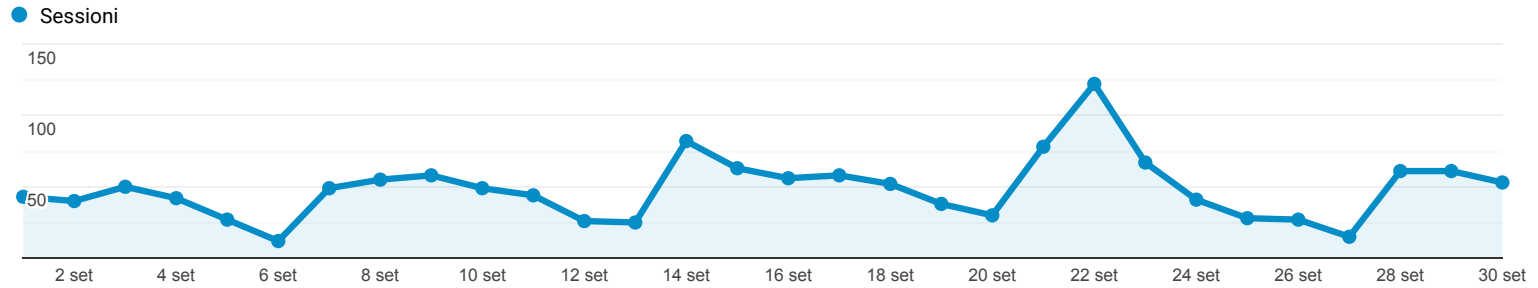

Rapporto mensile

TUTTI » ANNO: 2020 » MESE DELL'ANNO: 09

1 set 2020 - 30 set 2020

Tutti gli utenti
100,00% Sessioni

Scheda Rapporto

Giorno del mese	Sessioni	Utenti	Durata sessione media	Visualizzazioni di pagina	Pagine/sessione
	1.452 % del totale: 100,00% (1.452)	681 % del totale: 100,00% (681)	00:02:11 Media per vista: 00:02:11 (0,00%)	6.205 % del totale: 100,00% (6.205)	4,27 Media per vista: 4,27 (0,00%)
1. 22	122 (8,40%)	101 (8,57%)	00:01:44	613 (9,88%)	5,02
2. 14	82 (5,65%)	67 (5,69%)	00:02:17	337 (5,43%)	4,11
3. 21	78 (5,37%)	69 (5,86%)	00:01:14	265 (4,27%)	3,40
4. 23	67 (4,61%)	55 (4,67%)	00:01:21	270 (4,35%)	4,03
5. 15	63 (4,34%)	52 (4,41%)	00:01:56	244 (3,93%)	3,87
6. 28	61 (4,20%)	47 (3,99%)	00:02:15	268 (4,32%)	4,39
7. 29	61 (4,20%)	46 (3,90%)	00:01:54	207 (3,34%)	3,39
8. 09	58 (3,99%)	46 (3,90%)	00:01:26	249 (4,01%)	4,29
9. 17	58 (3,99%)	49 (4,16%)	00:02:48	233 (3,76%)	4,02
10. 16	56 (3,86%)	43 (3,65%)	00:03:01	274 (4,42%)	4,89
11. 08	55 (3,79%)	41 (3,48%)	00:03:37	251 (4,05%)	4,56
12. 30	53 (3,65%)	42 (3,57%)	00:03:17	228 (3,67%)	4,30
13. 18	52 (3,58%)	44 (3,74%)	00:01:23	315 (5,08%)	6,06
14. 03	50 (3,44%)	36 (3,06%)	00:01:35	164 (2,64%)	3,28
15. 07	49 (3,37%)	37 (3,14%)	00:01:42	185 (2,98%)	3,78
16. 10	49 (3,37%)	36 (3,06%)	00:02:54	231 (3,72%)	4,71
17. 11	44 (3,03%)	36 (3,06%)	00:02:16	218 (3,51%)	4,95
18. 01	43 (2,96%)	38 (3,23%)	00:01:17	156 (2,51%)	3,63
19. 04	42 (2,89%)	35 (2,97%)	00:03:18	237 (3,82%)	5,64
20. 24	41 (2,82%)	31 (2,63%)	00:02:44	216 (3,48%)	5,27